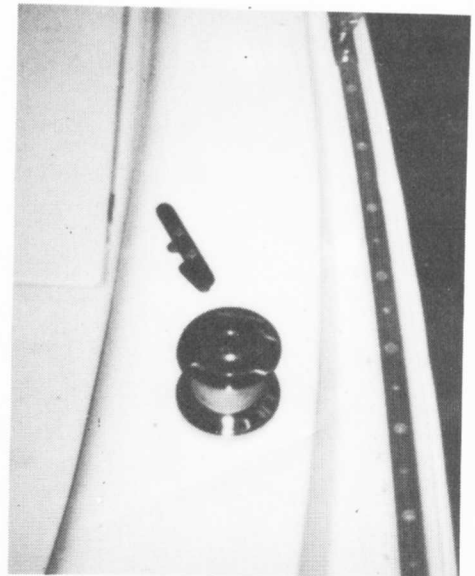

BANGOR PUNTA MARINE
848 AIRPORT ROAD
FALL RIVER, MA 02722
(617) 678-5291

**BANGOR
PUNTA
MARINE**

O'DAY 23 GENOA WINCHES

Kit Contains:

Quantity	Description	Part #
2	#7 winches	23317
10	1½" X ¼" FH	60602
10	¼" washers	60004
10	¼" locknuts	60138
1	handle	23318

Install the winch 31" from aft corner of the companionway bulkhead and 1¼" in from outer edge of coaming. See photo I.

Install the cleat 7½" aft of the winch. See photo II.

I

II